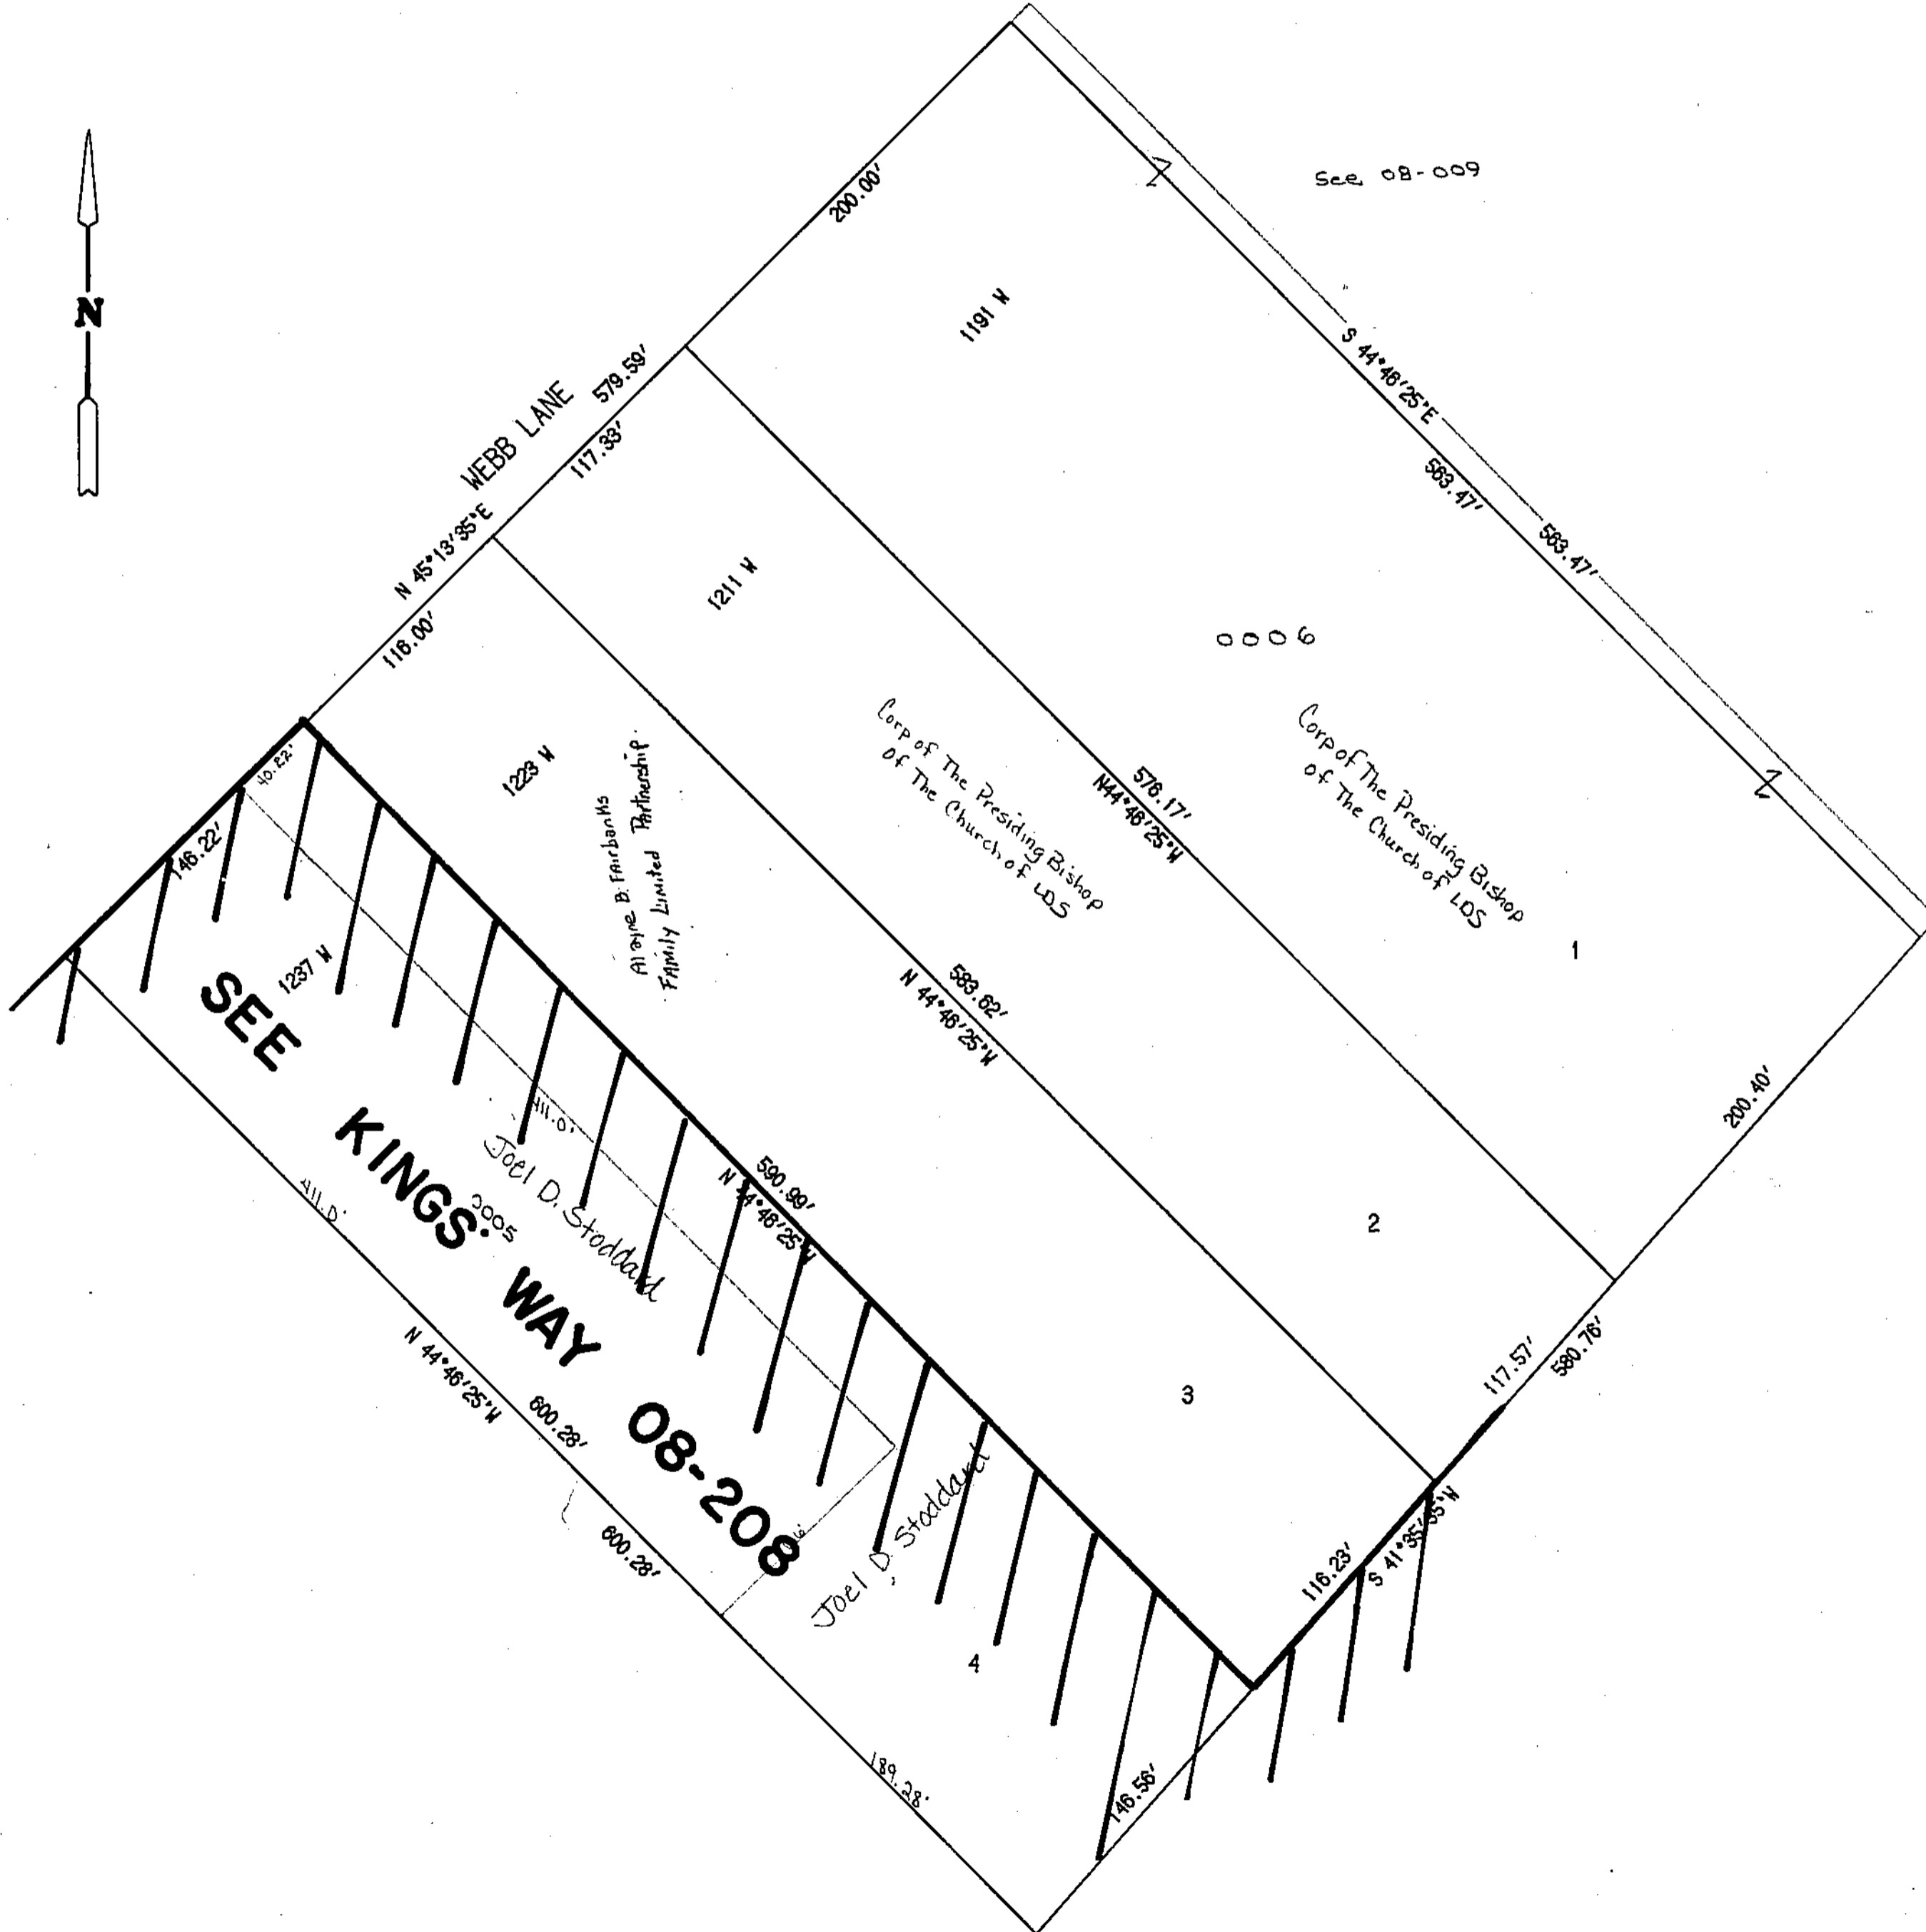

SECTION 4 TP 3 N R 1 W

PREFIX 08-III 10

Salt Lake Meridian

Last No 0006

SCALE 60 FEET = ONE INCH

KING FARM ESTATES - PLAT "A"

KAYSVILLE CITY
LOTS 1 THRU 4

111