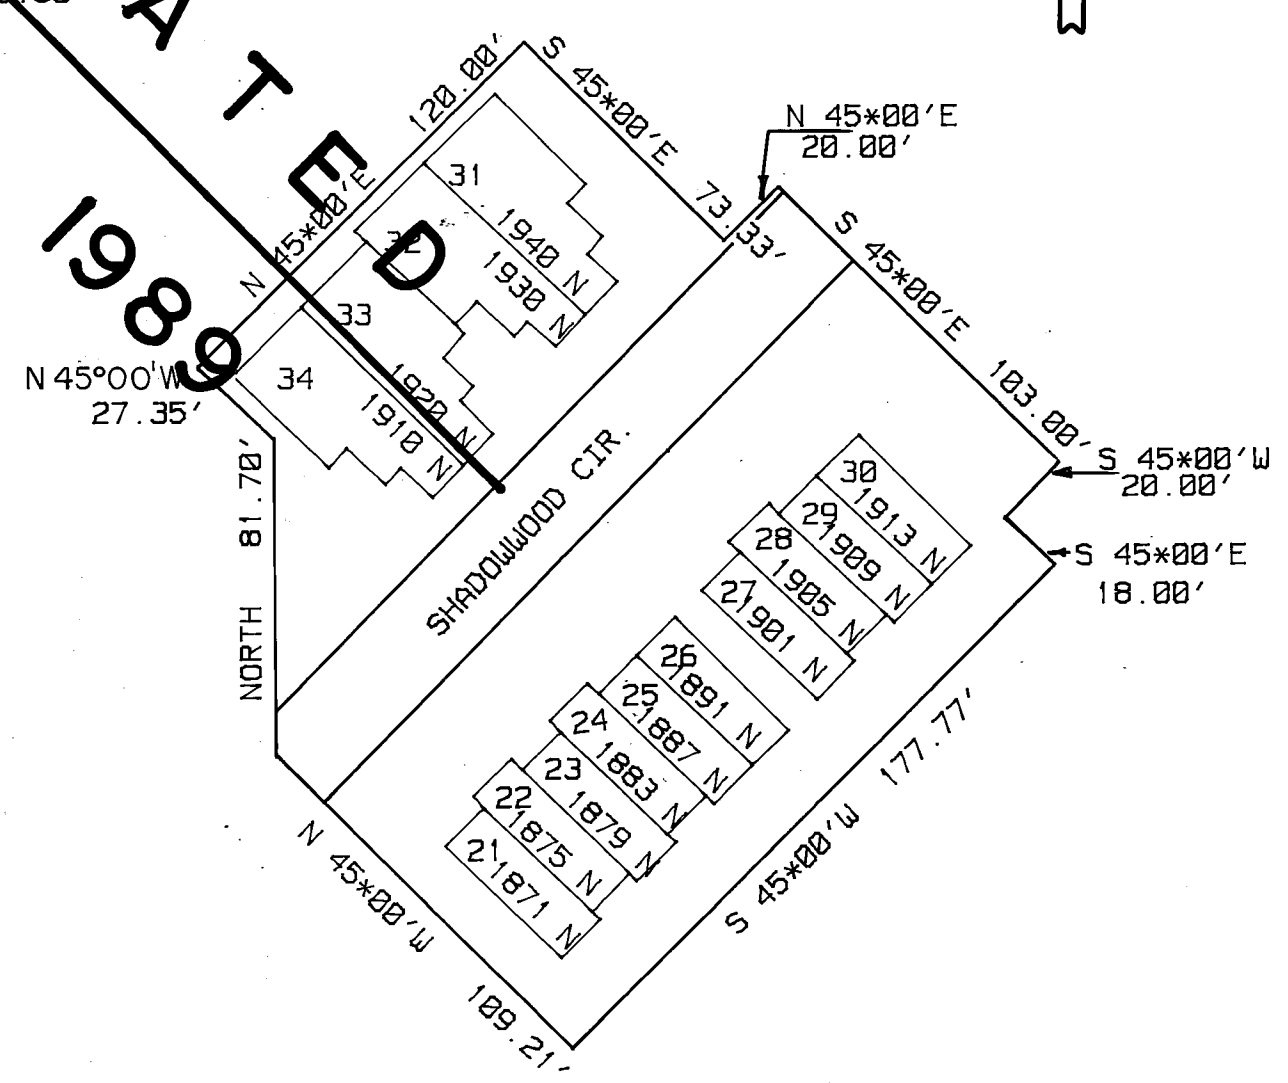

Lions 1st Nat'l Bank Owns All Unmarked Lots
N.A.