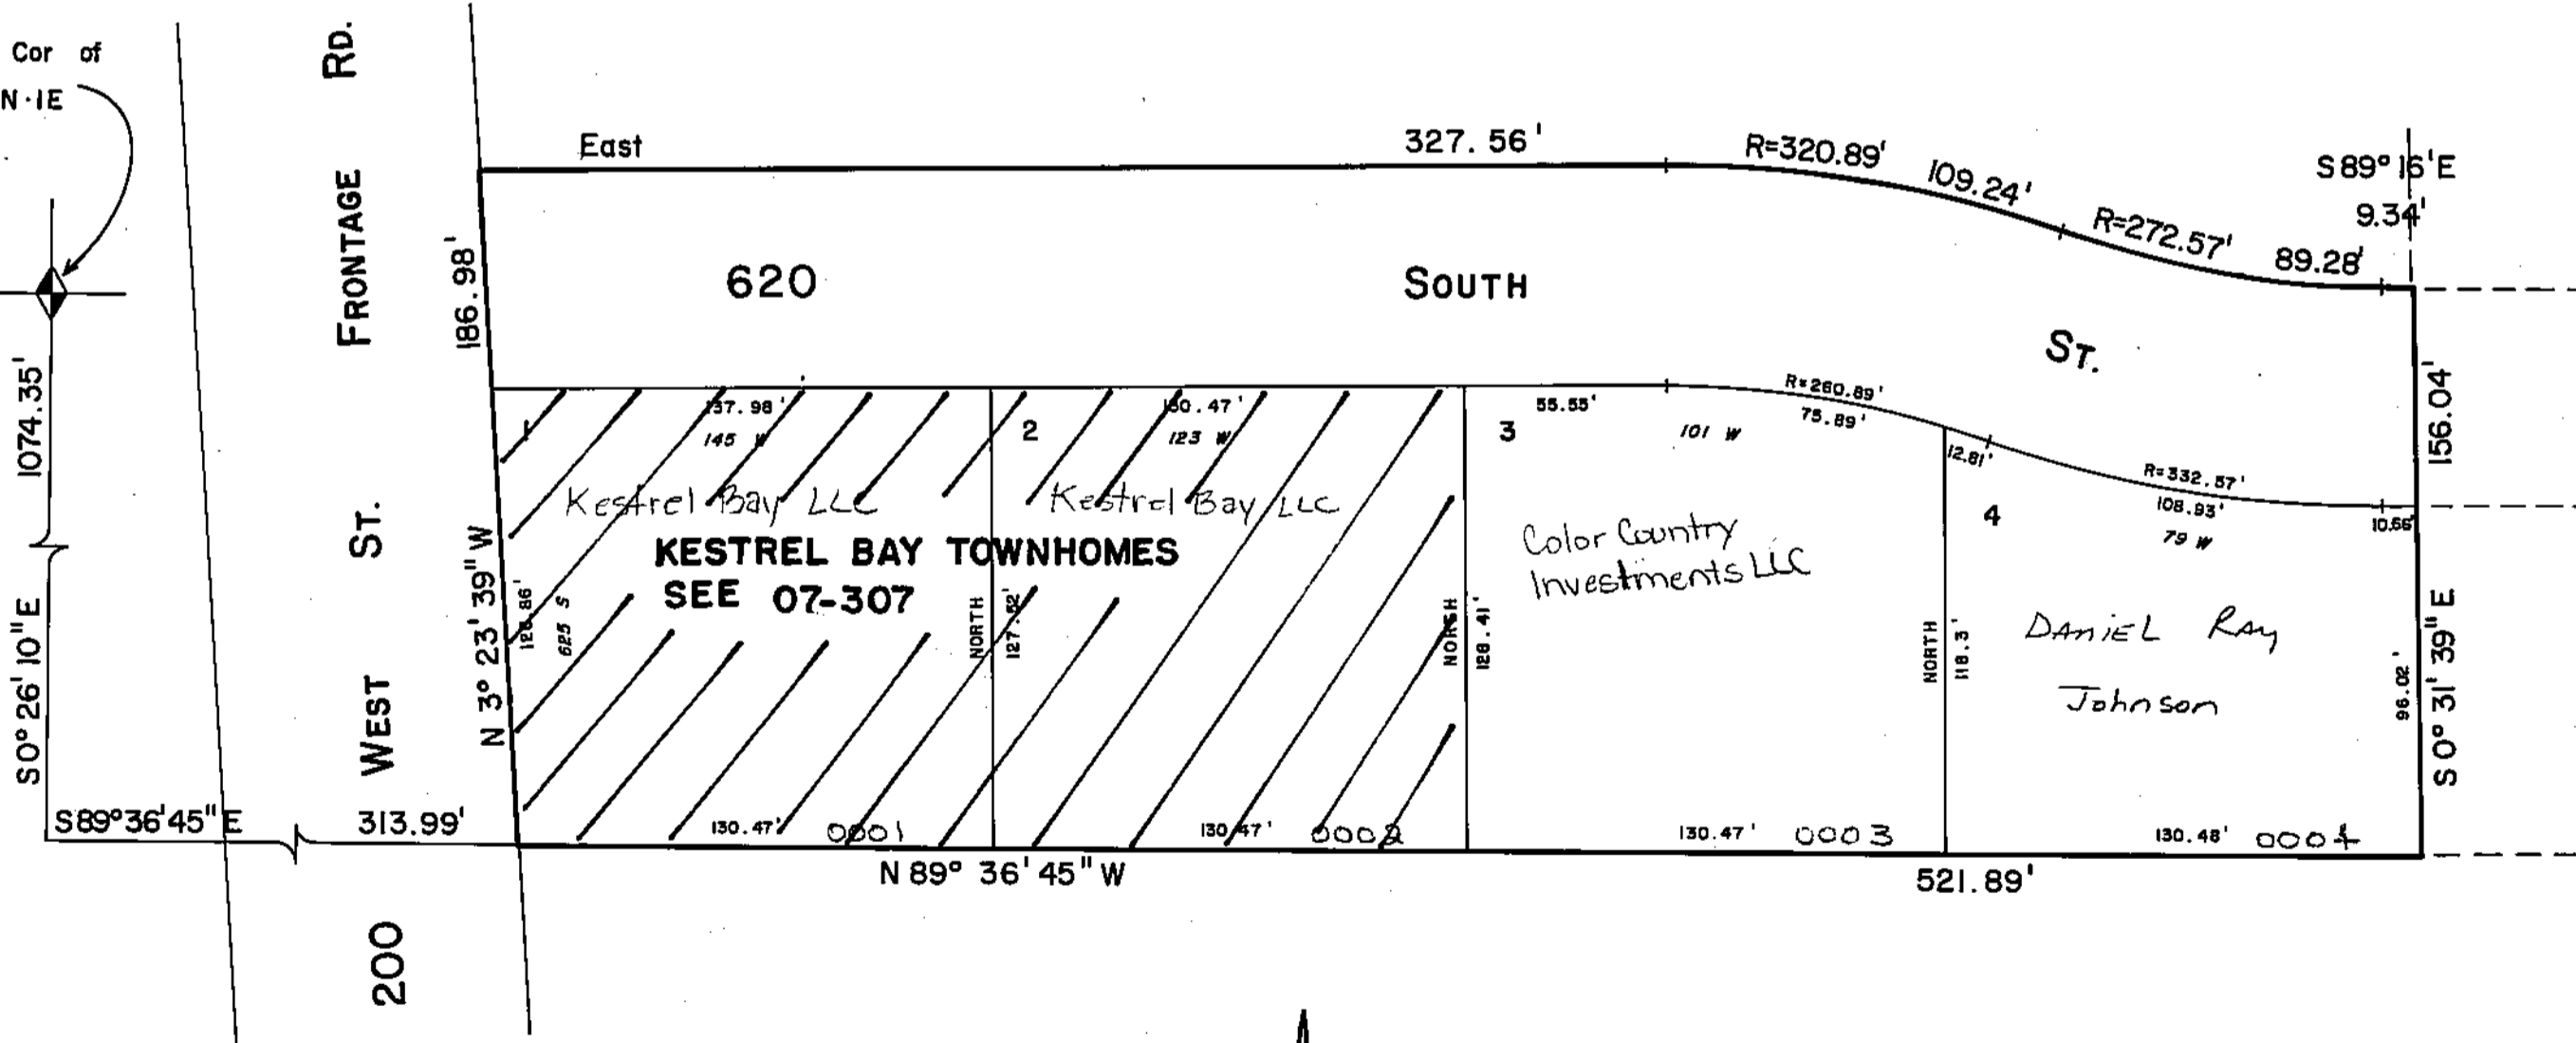

Salt Lake Meridian

SCALE 50 FEET = ONE INCH

PREFIX 07-111

KUM - LI

MEADOWS

SUBDIVISION

FARMINGTON

07

Northwest Cor of
Sec 30-3N-1E

All Lots not marked Owned by
Wendell D. Leavitt - etal