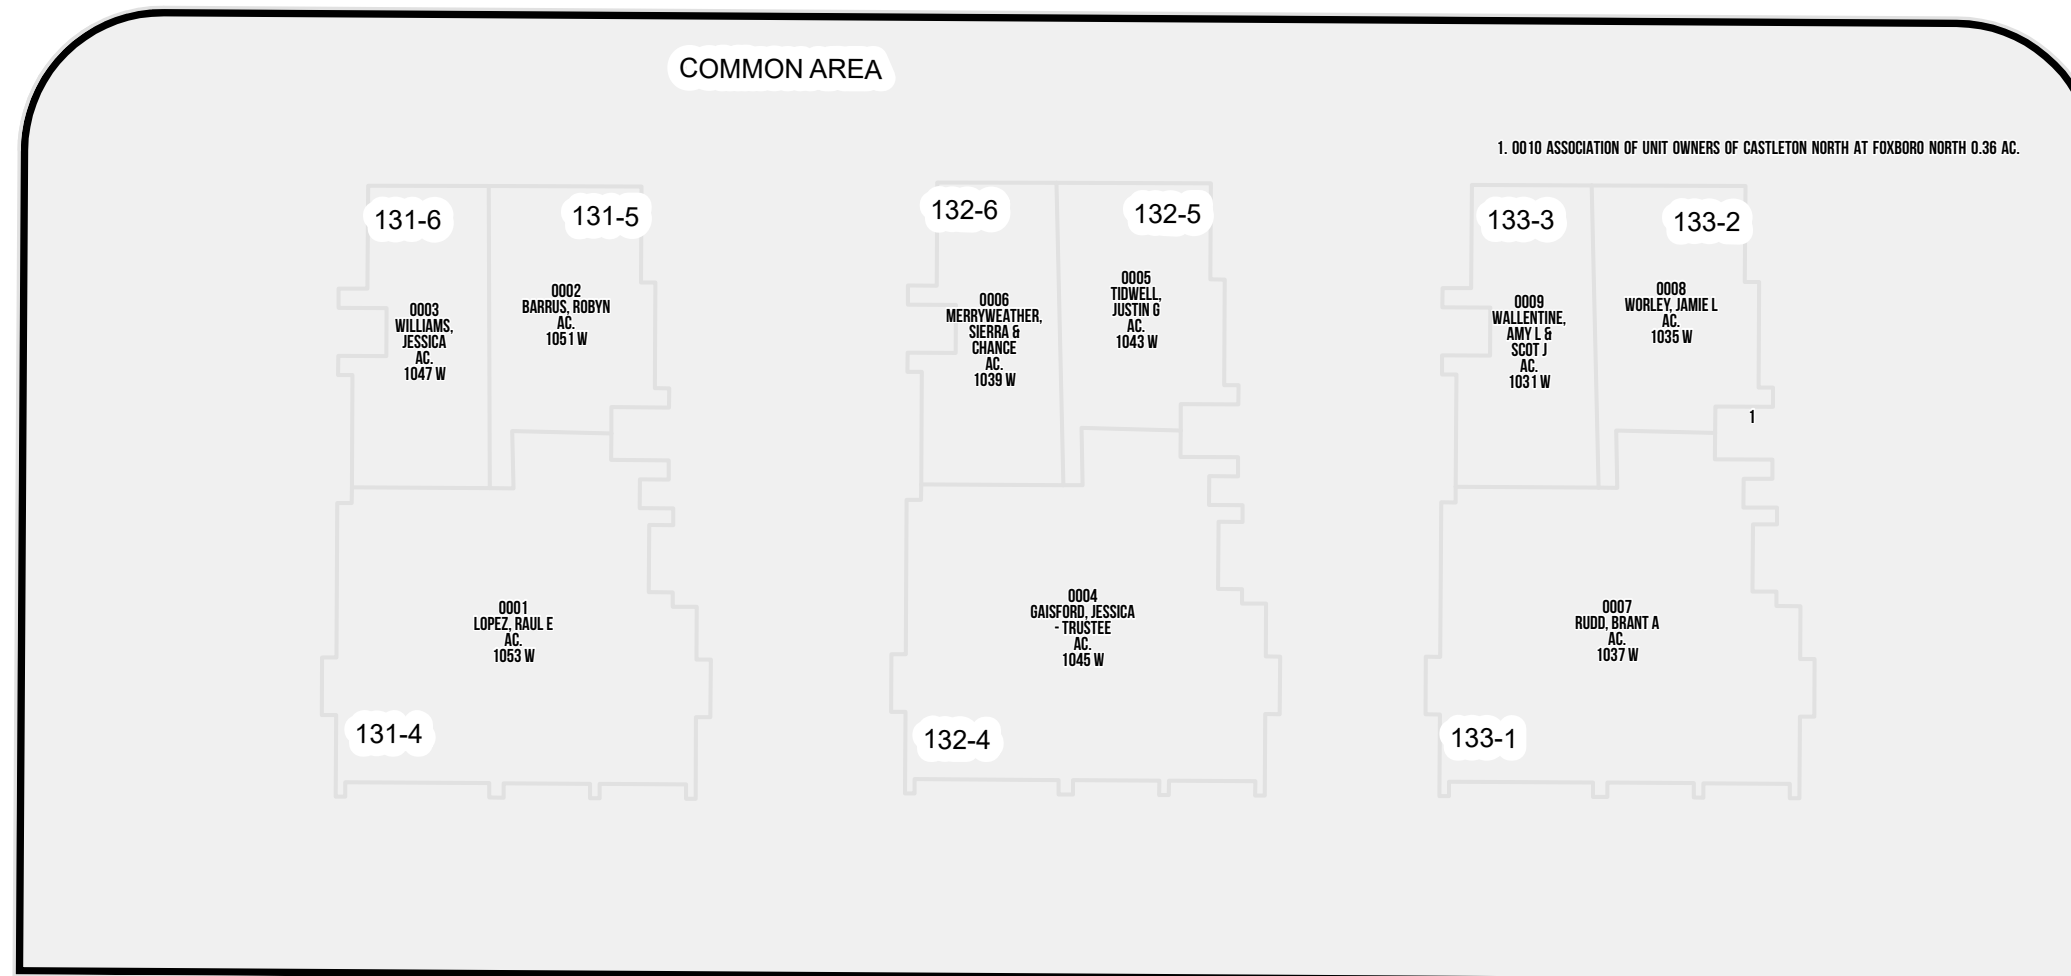

# CASTLETON NORTH AT FOXBORO NORTH PLAT 10

## NORTH SALT LAKE

Tax ID Prefix

**06-283**

Plat ID: 4690

Sheet 1 of 1

Year Recorded: 2007

Castleton Drive 1130 N

Abbotsford Drive 1055 W

Fox Hollow Drive 1030 W

Chidester Drive 1055 W

1100 North

Roundabout

1 inch = 20 feet

SLB & M

NOTE: Distance, bearings and radius values are approximate. User needs to refer to the recorded legal descriptions for exact bearing and distances. For cadastral or technical information, see the dedicated plat and or legal descriptions in recorded documents.