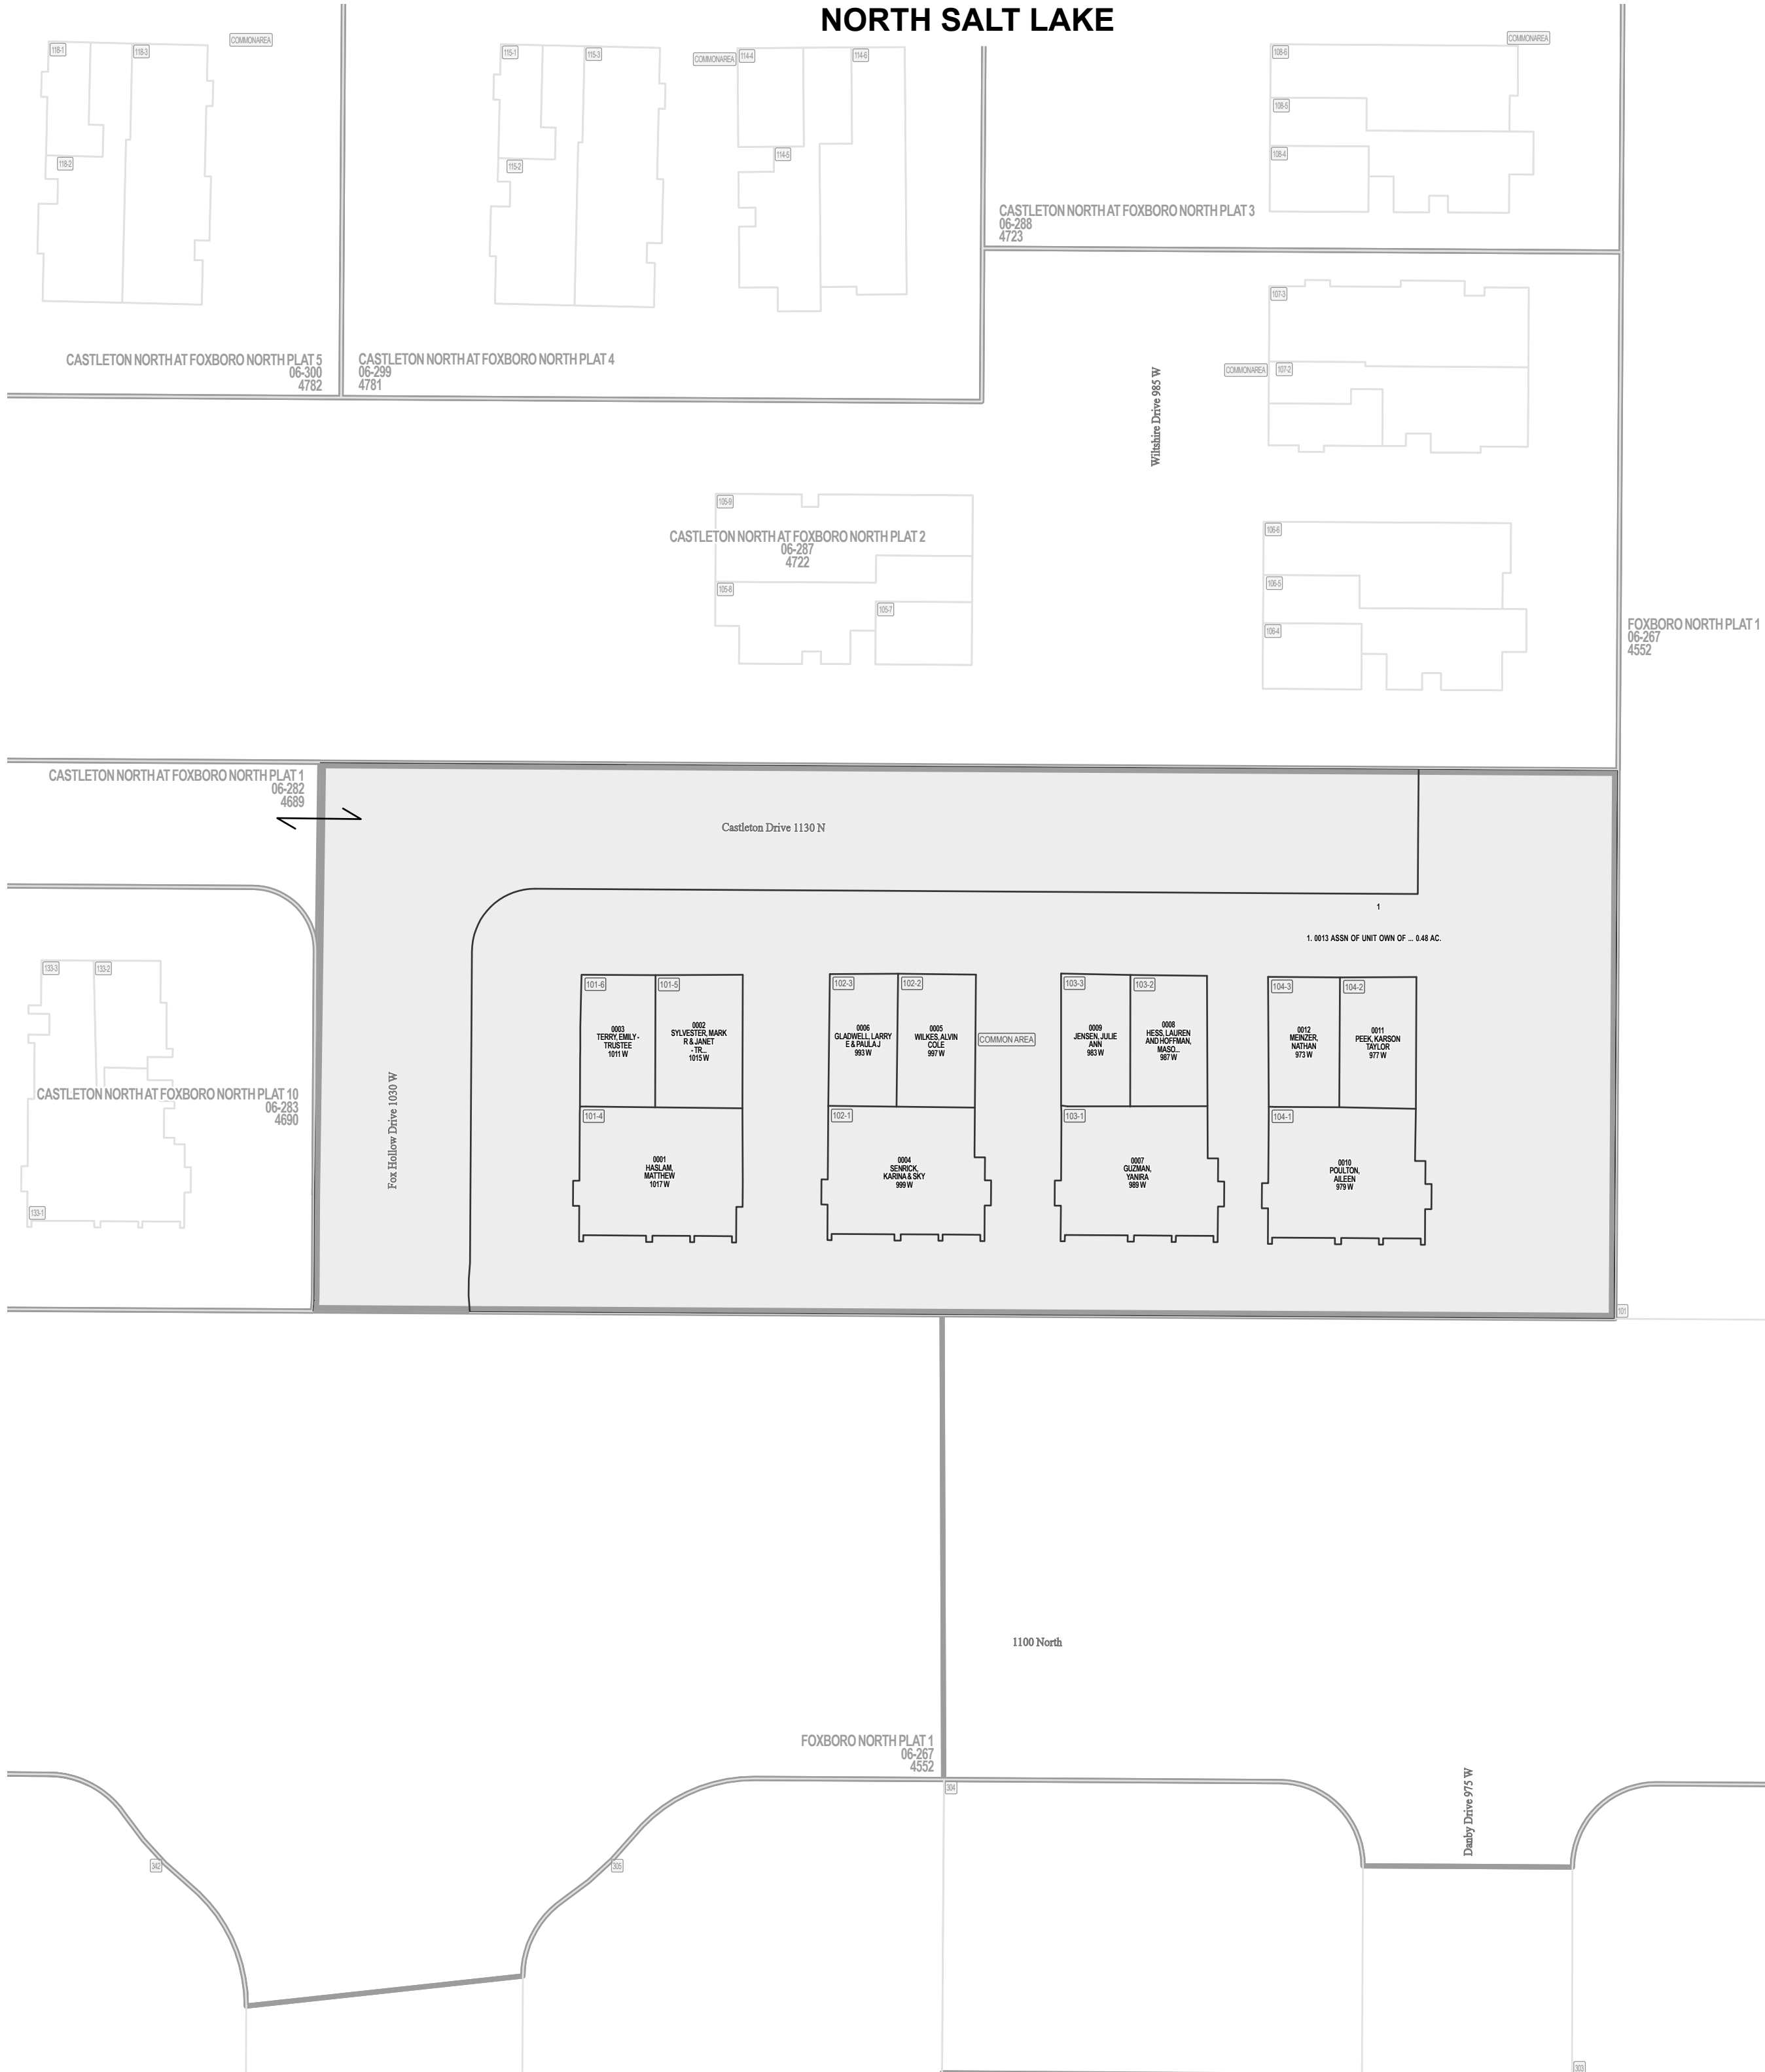

CASTLETON NORTH AT FOXBORO NORTH PLAT 1

NORTH SALT LAKE

Tax ID Prefix

06-282

Plat ID: 4689

Sheet 2 of 2

Year Recorded: 2007

Parcel ID

Lot Number

1 inch = 30 feet

NOTE: Distance, bearings and radius values are approximate. User needs to refer to the recorded legal descriptions for exact bearing and distances. For cadastral or technical information, see the dedicated plat and or legal descriptions in recorded documents.