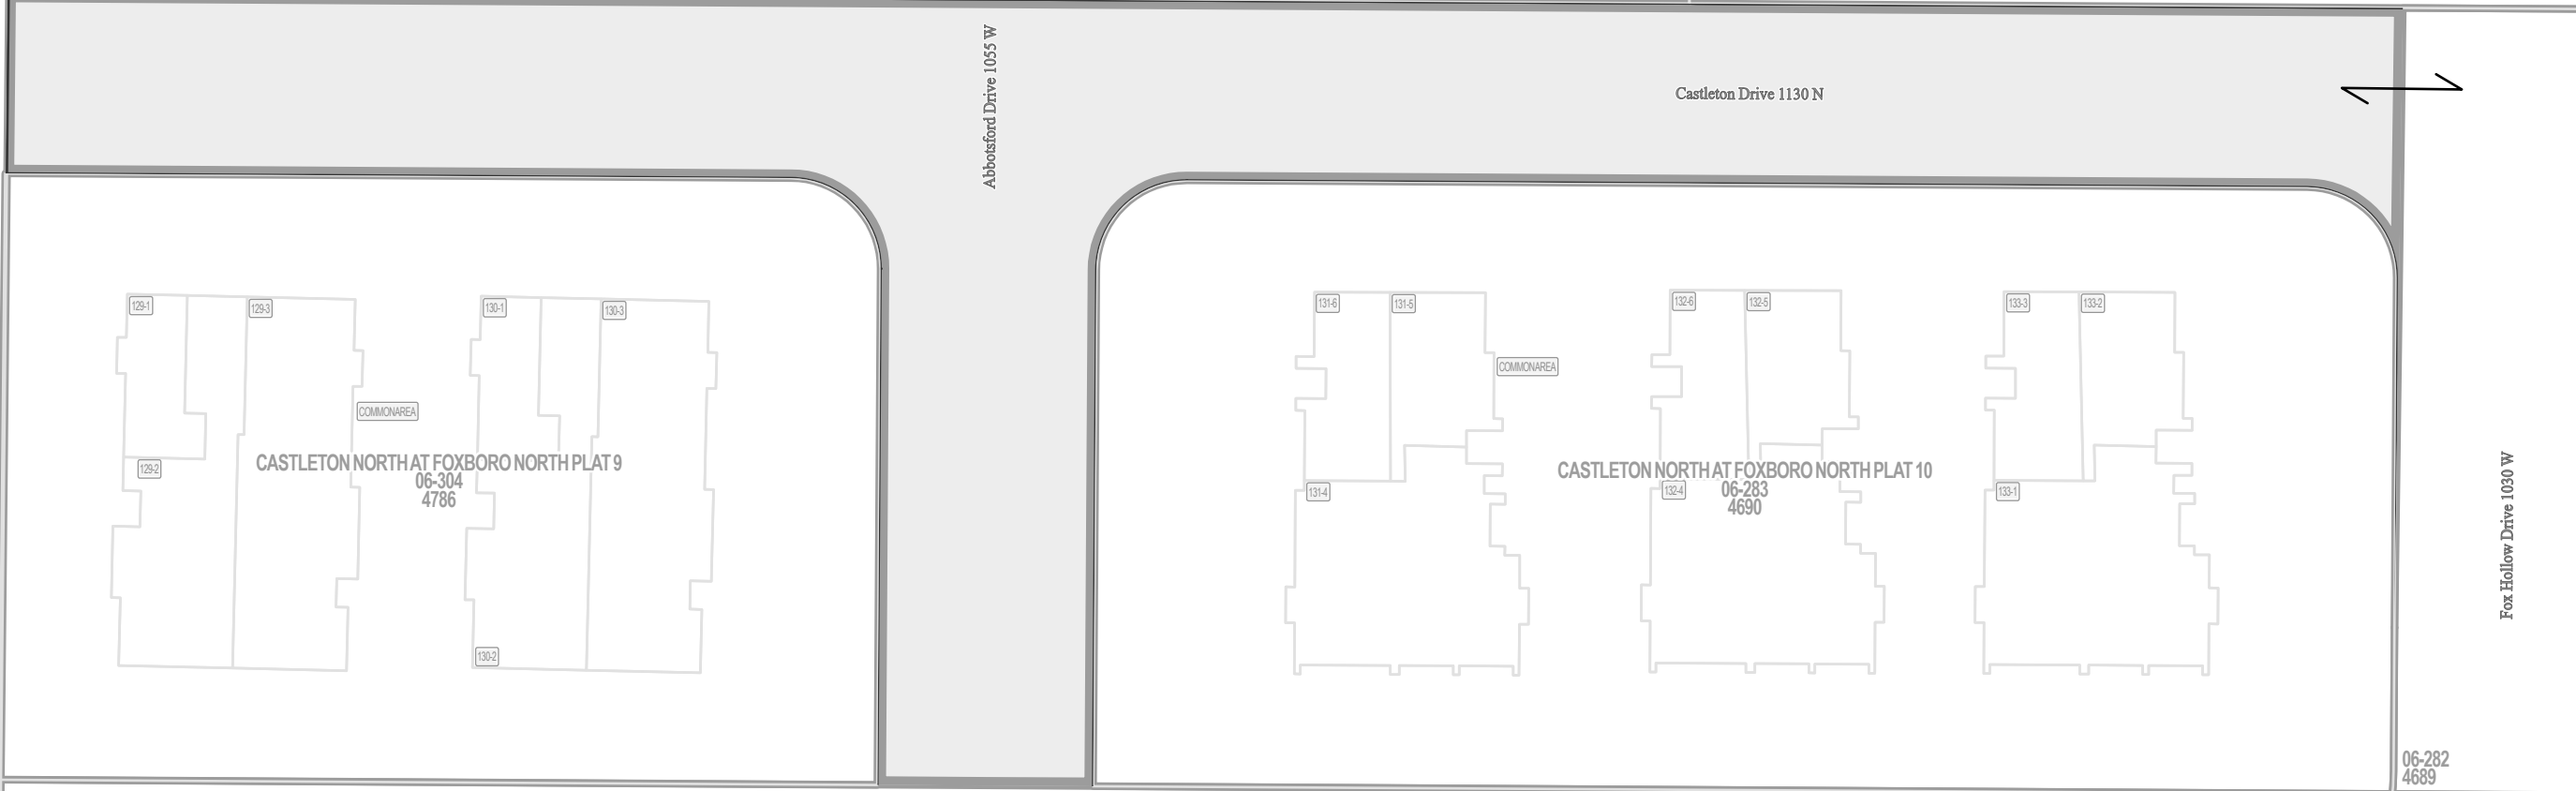

CASTLETON NORTH AT FOXBORO NORTH PLAT 1

Tax ID Prefix

06-282

Plat ID: 4689

Sheet 1 of 2

Year Recorded: 2007

NORTH SALT LAKE

06-299
4781

Parcel ID

Lot Number

1 inch = 30 feet

NW 34 2N 1W 06-082	NE 34 2N 1W 06-082
SW 34 2N 1W 06-082	SE 34 2N 1W 06-082
NW 03 1N 1W 01-088	NE 03 1N 1W 01-089

SLB & M

NOTE: Distance, bearings and radius values are approximate. User needs to refer to the recorded legal descriptions for exact bearing and distances. For cadastral or technical information, see the dedicated plat and or legal descriptions in recorded documents.

Lot Number

1 inch = 30 feet

NOTE: Distance, bearings and radius values are approximate. User needs to refer to the recorded legal descriptions for exact bearing and distances. For cadastral or technical information, see the dedicated plat and or legal descriptions in recorded documents.