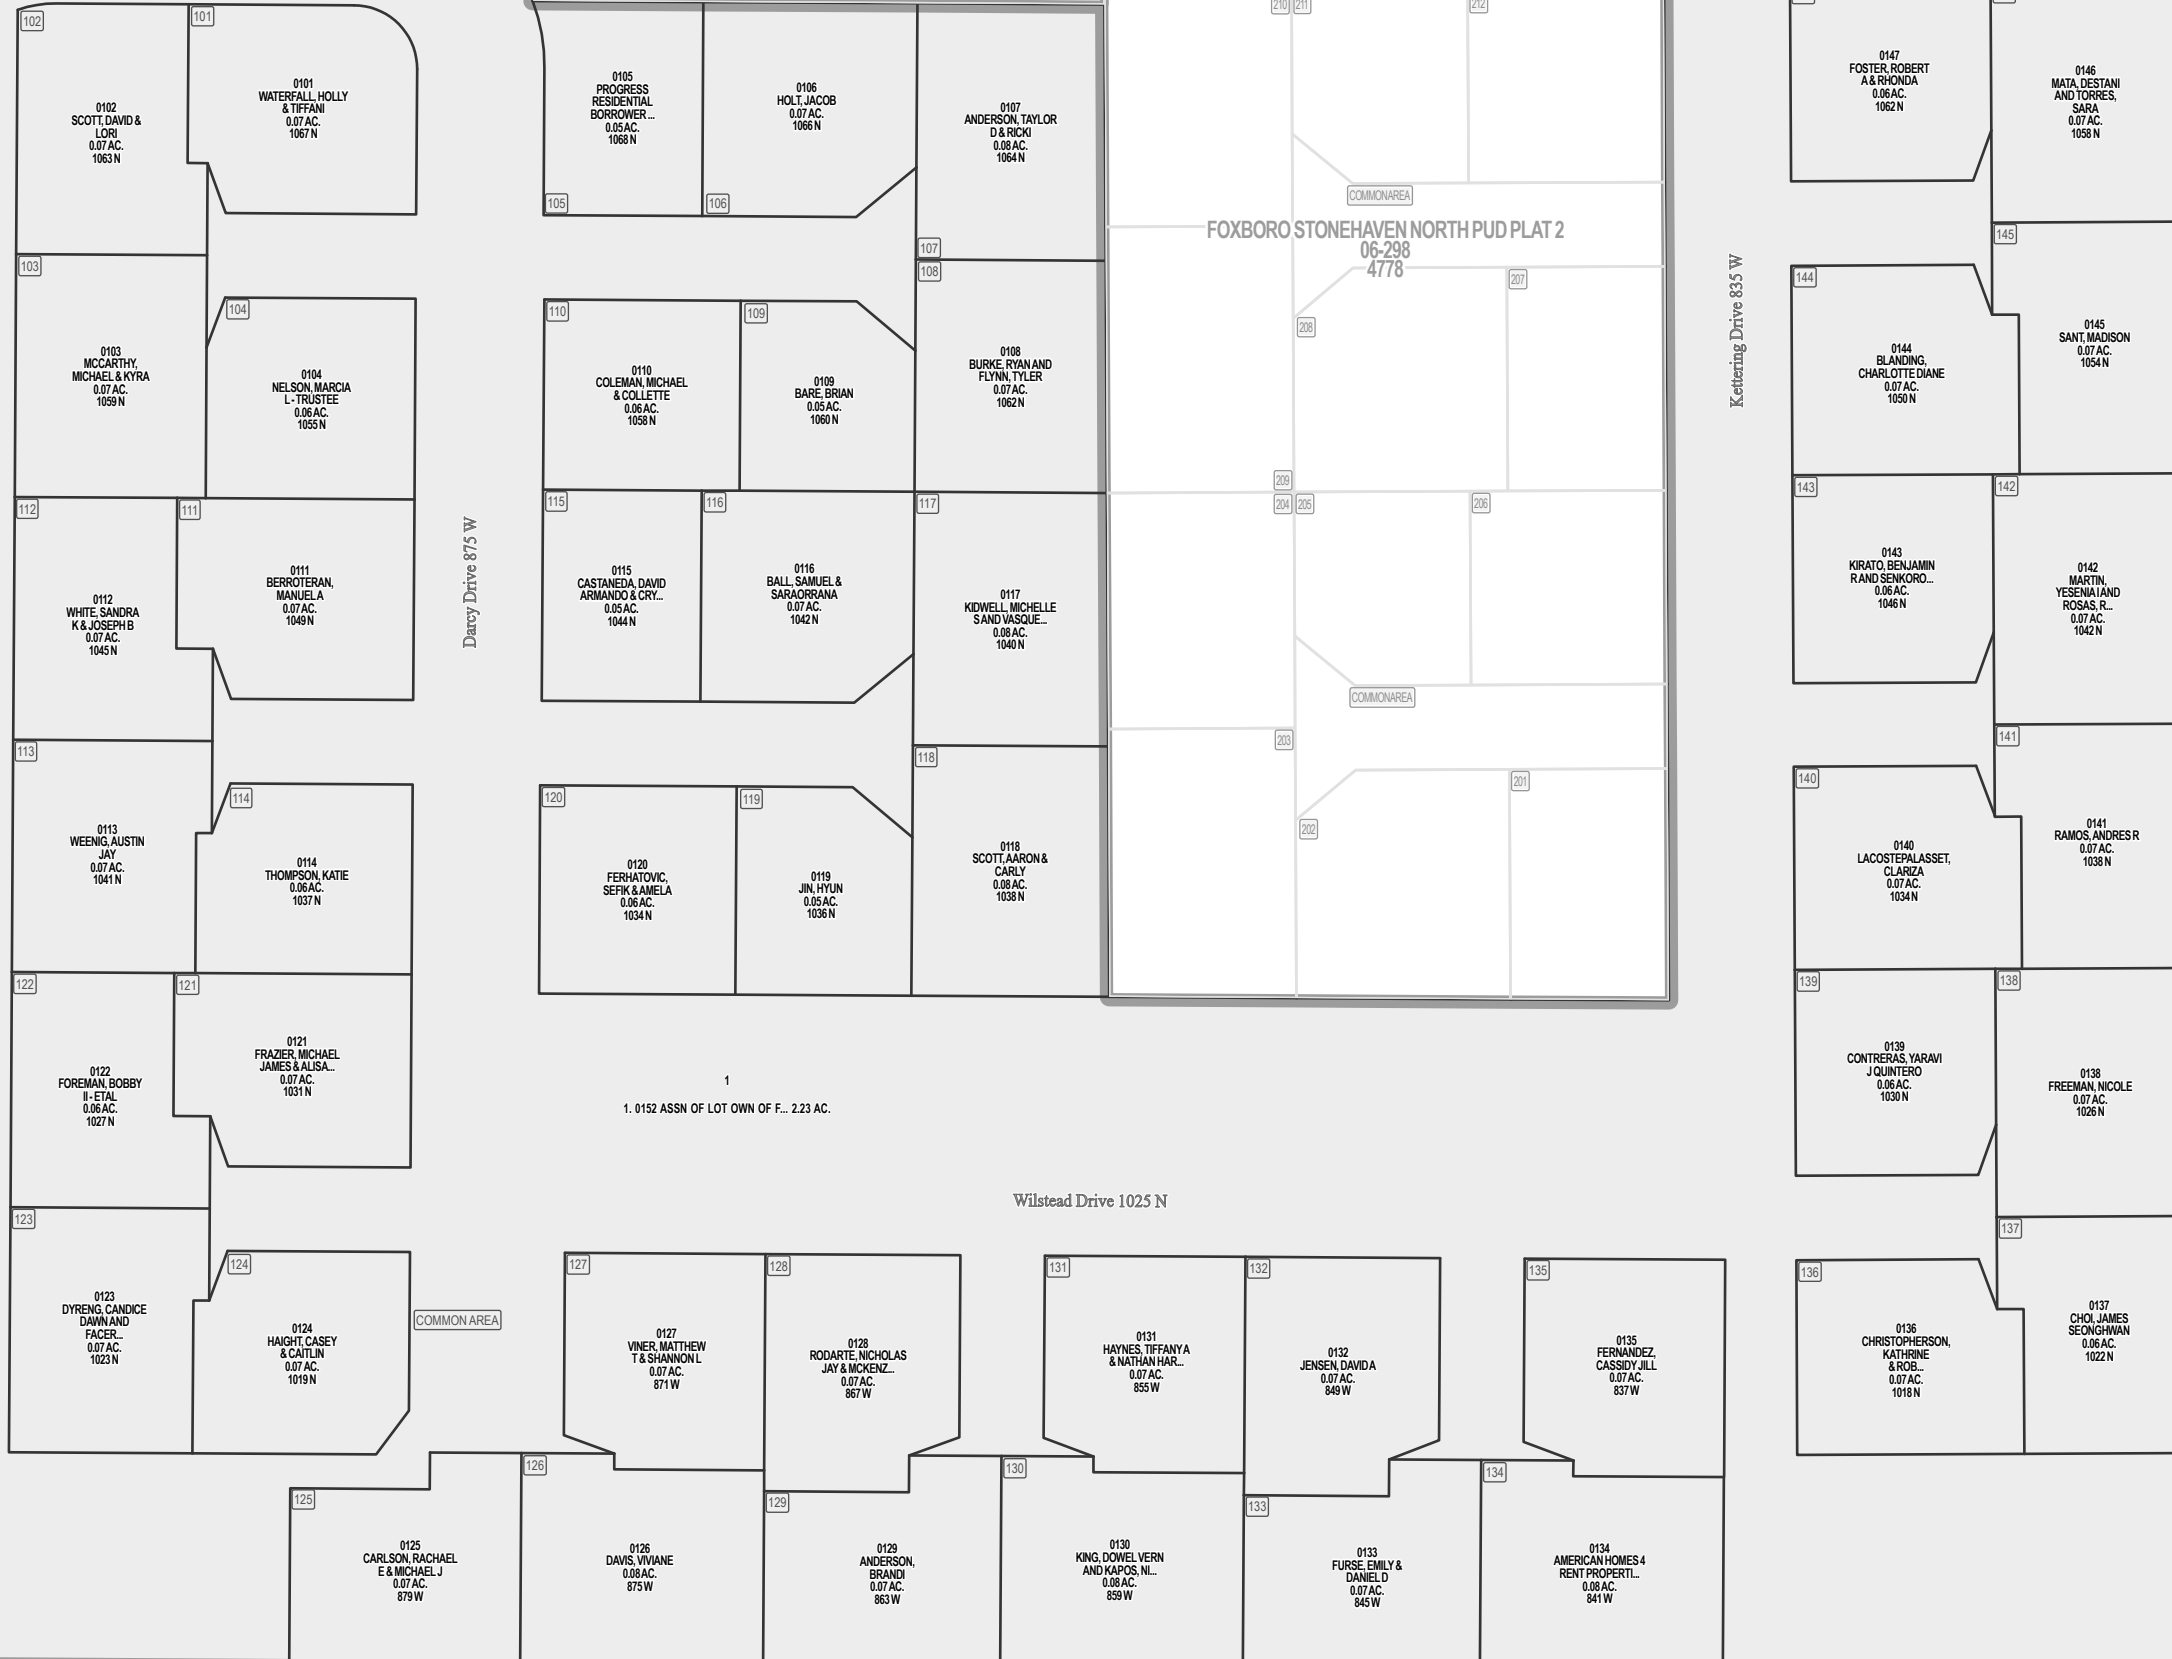

FOXBORO STONEHAVEN NORTH PUD PLAT 1

NORTH SALT LAKE

Tax ID Prefix

06-279

Plat ID: 4659

Sheet 1 of 1

Year Recorded: 2007

1100 North

Sub

FOXBORO NORTH PLAT 1
06-267
4552

FOXBORO NORTH PLAT 2
06-268
4553

FOXBORO STONEHAVEN NORTH PUD PLAT 2
06-298
4778

06-350
5191

Amberty Drive 900 W

Darcy Drive 875 W

Kettering Drive 835 W

Cutler Drive 820 W

Norfolk Drive 1000 N

Willstead Drive 1025 N

FOXBORO NORTH PLAT 12A
06-310
4881

FOXBORO NORTH PLAT 12B
06-360
5288

FOXBORO NORTH PLAT 13
06-363
5313

Parcel ID

Lot Number

1 inch = 50 feet

SLB & M

NOTE: Distance, bearings and radius values are approximate. User needs to refer to the recorded legal descriptions for exact bearing and distances. For cadastral or technical information, see the dedicated plat and/or legal descriptions in recorded documents.