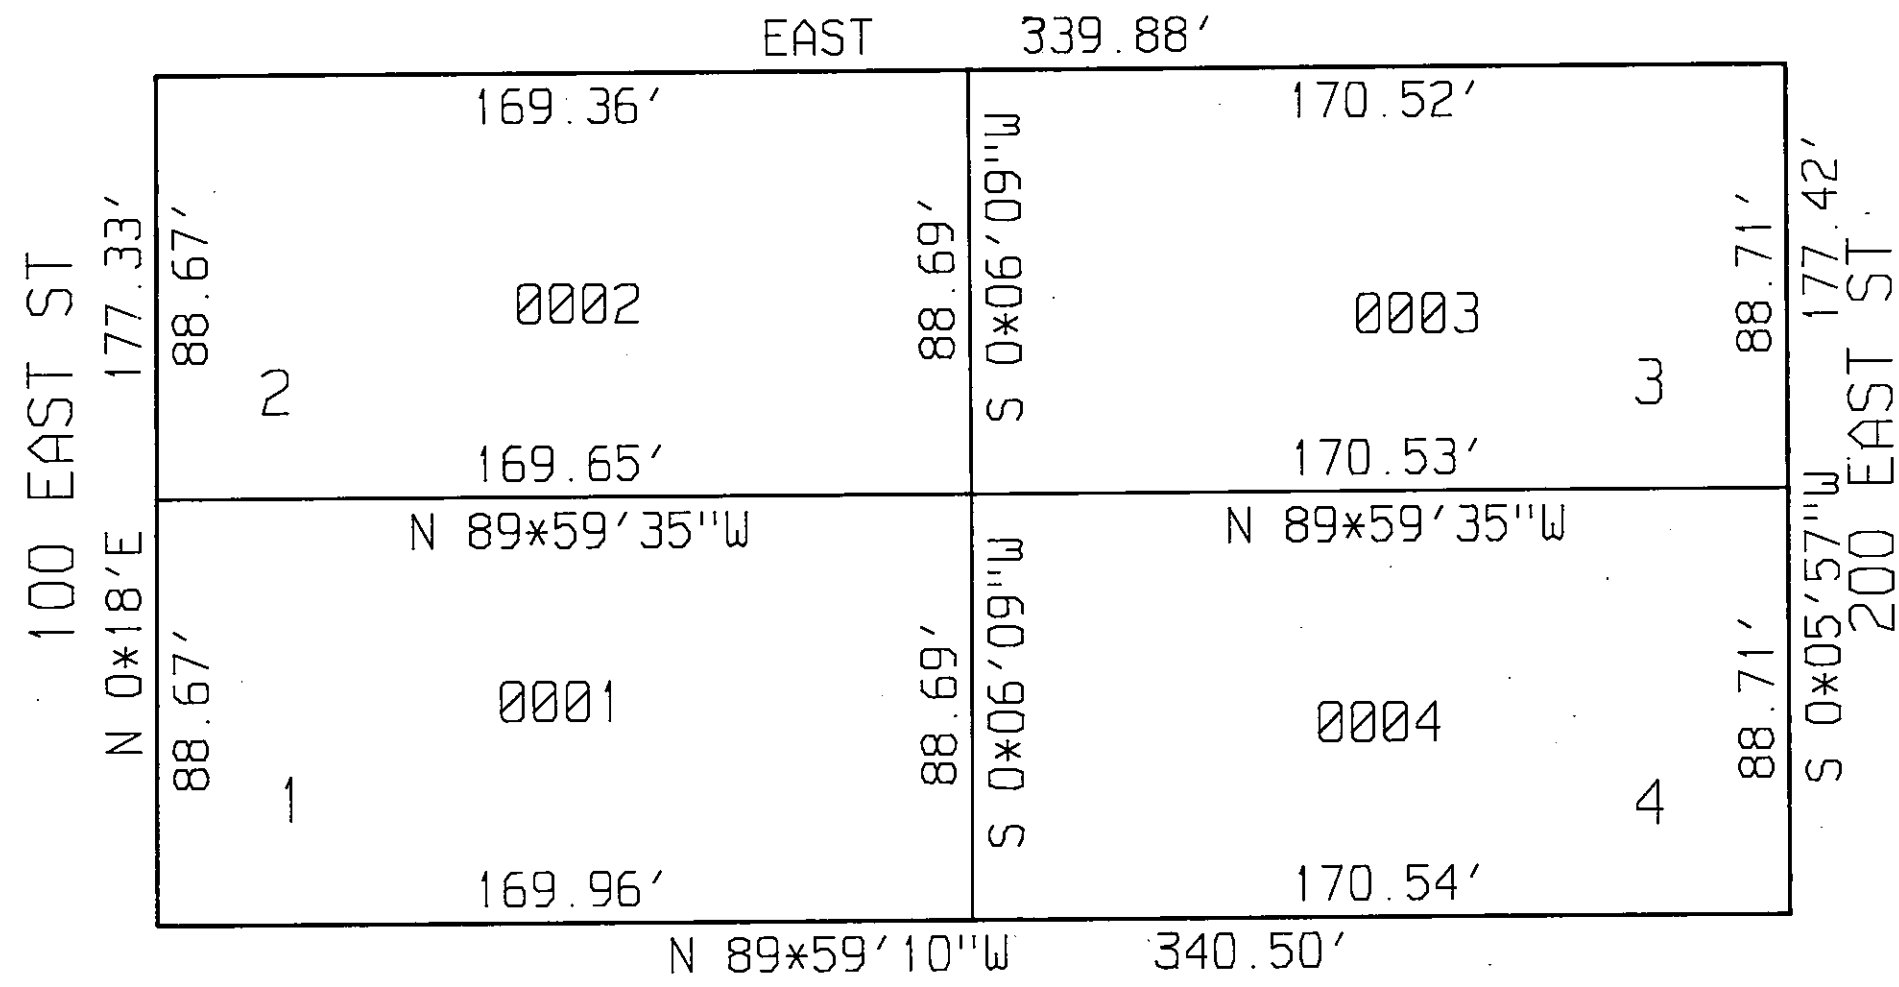

02

121

PID	OWNER	ADDRESS	ACRE
0001	Kim d. Peterson	156 NORTH 100 EAST	.345
0002	Gary R. Holbrook - Trs	176 NORTH 100 EAST	.345
0003	George K. Bailey	175 NORTH 200 EAST	.347
0004	Gary Joseph Vegrinac - TRS	155 NORTH 200 EAST	.347

PRINT

02-121
LAST#

NORTH

SCALE
1" = 40'

SUBDIVISION TINGEY PLAT A
 CITY CENTERVILLE LOTS 1 TO 4
 DAVIS COUNTY GEO-GRAPHIC INFORMATION DIVISION

BLK 37 PLAT A C.T.S.
 Salt Lake Meridian
 Davis County, Utah

R 9-2888