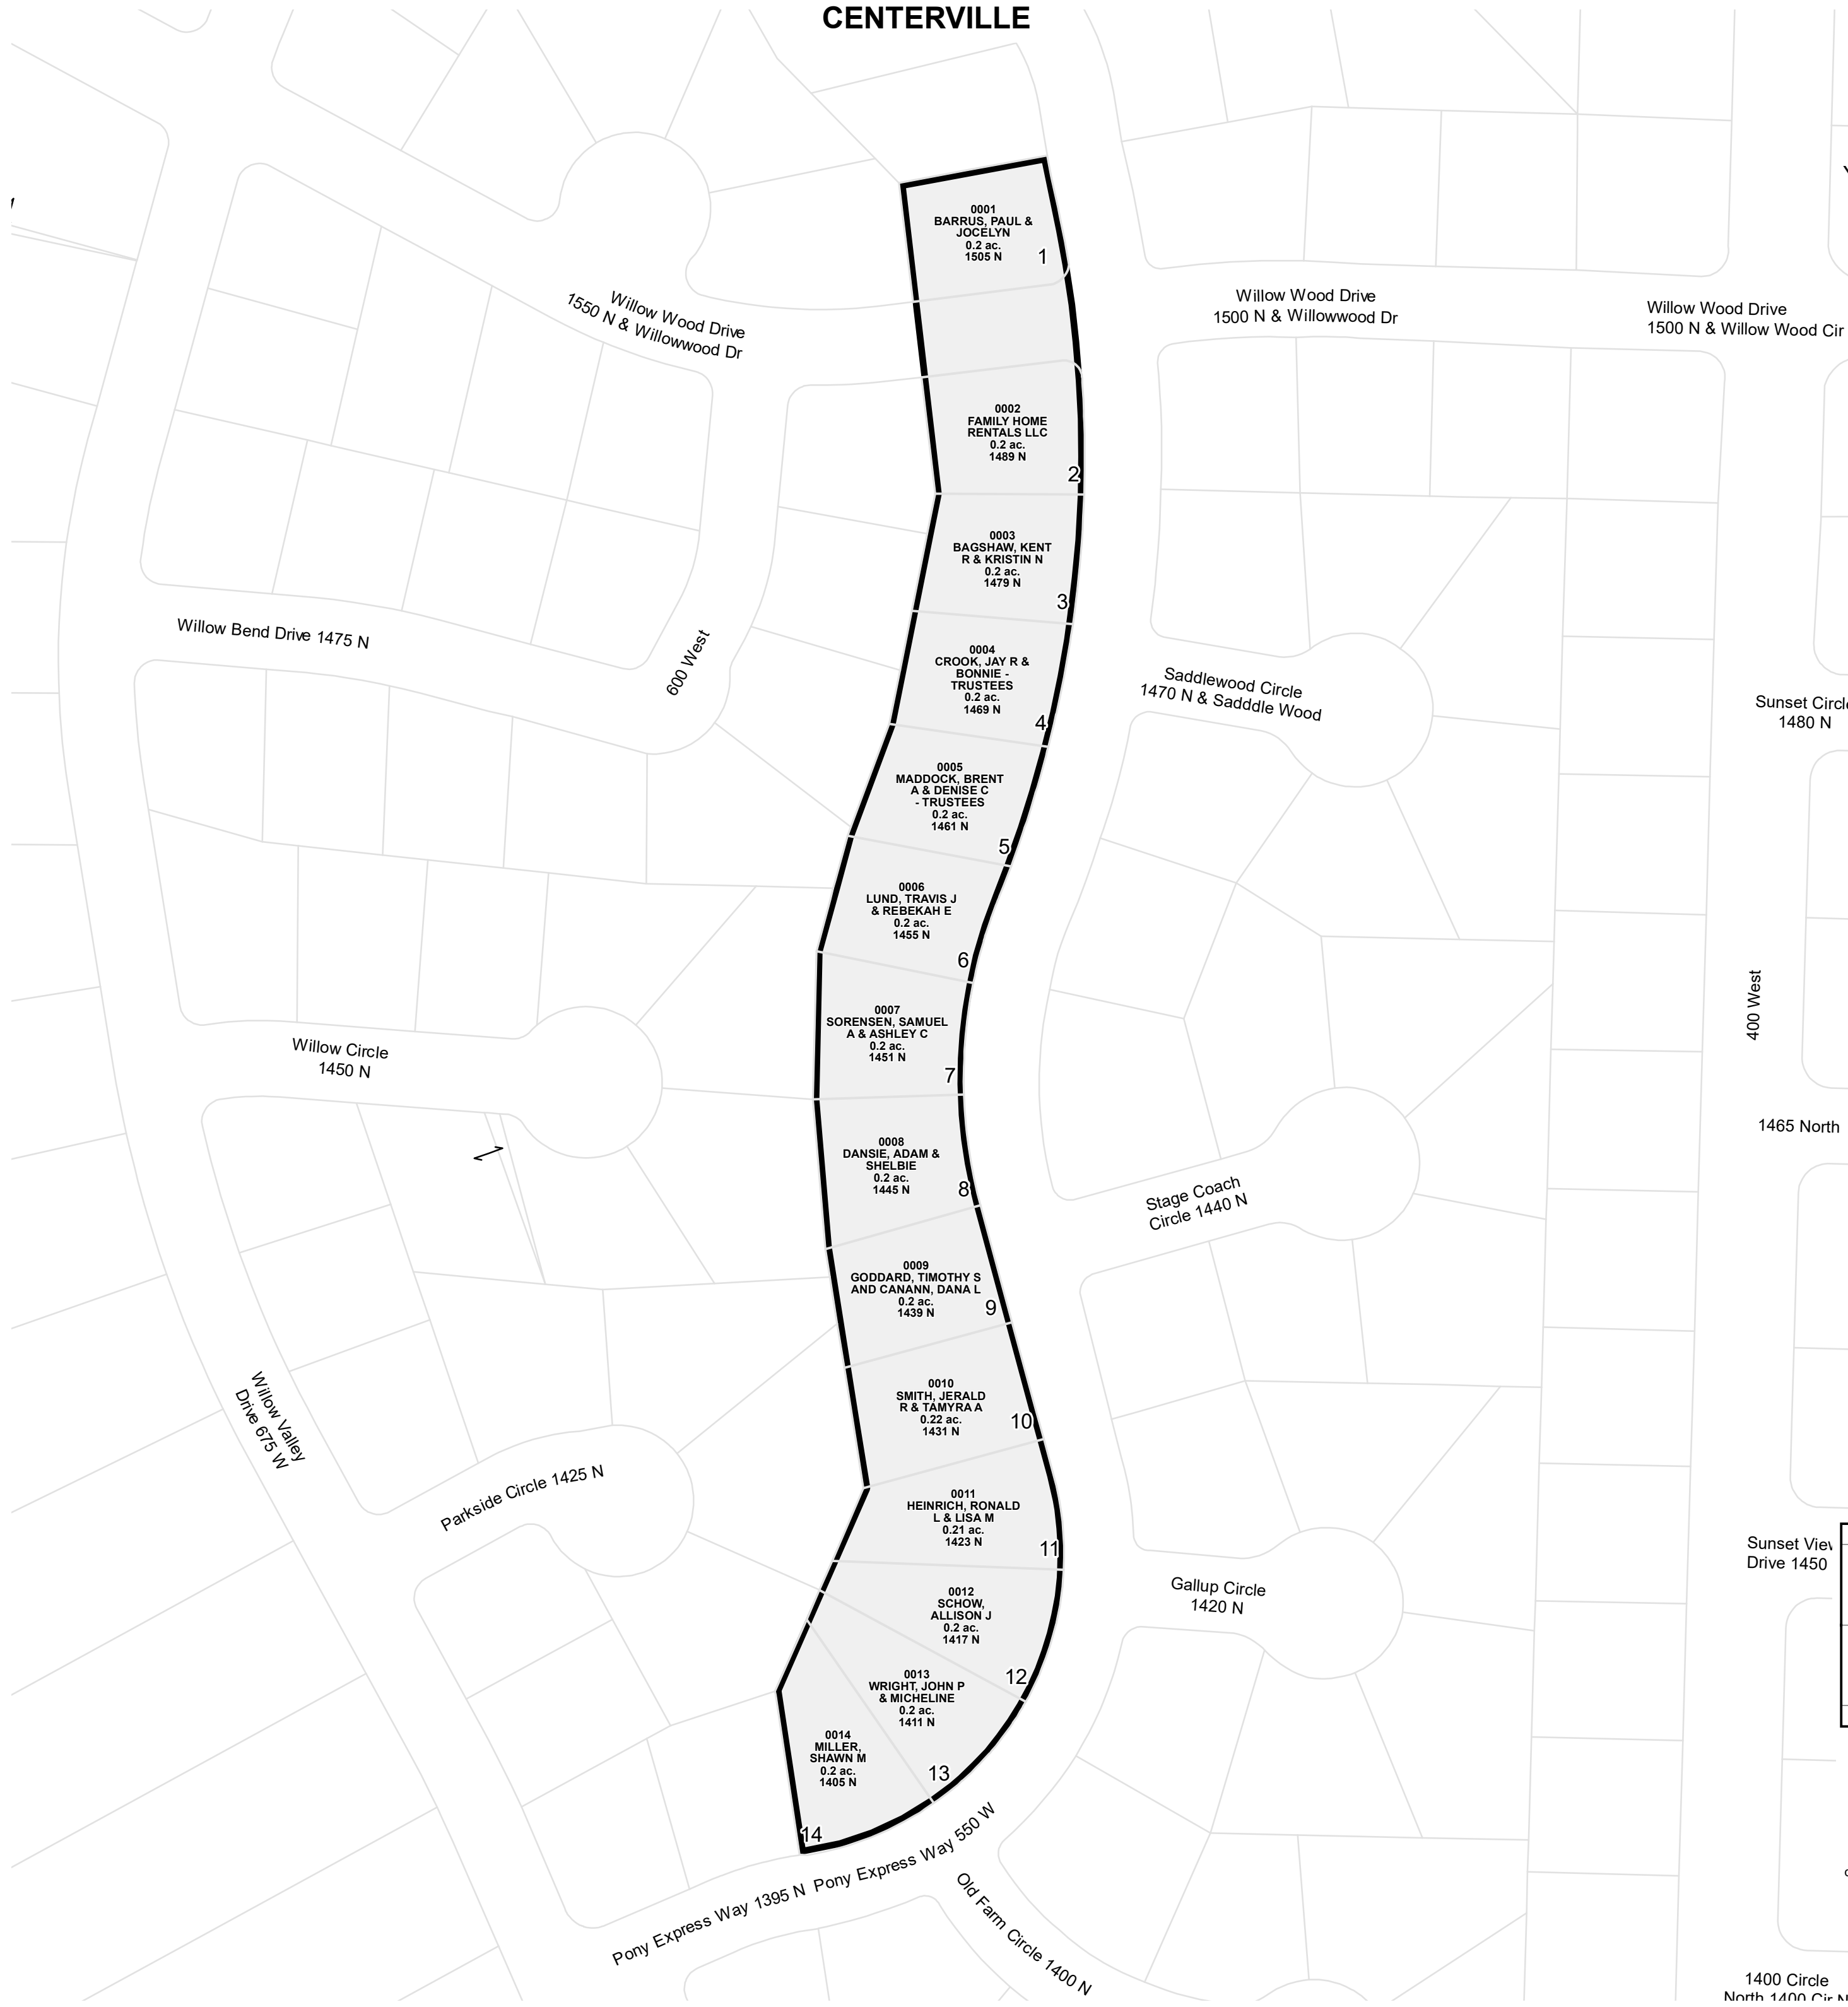

FOXBRIDGE PLAT B

CENTERVILLE

Tax ID Prefix

02-118

Plat ID: 1866

Sheet 1 of 1

Year Recorded: 1988

1 inch = 80 feet

Sunset View Drive 1450

NE 01 2N 1W 06001	NW 06 2N 1E 02012	NE 06 2N 1E 02013
SE 01 2N 1W 06003	SW 06 2N 1E 02014	SE 06 2N 1E 02015

S L B & M

NOTE: Distance, bearings and radius values are approximate. User needs to refer to the recorded legal descriptions for exact bearing and distances. For cadastral or technical information, see the dedicated plat and or legal descriptions in recorded documents.

1400 Circle North 1400 Cir N