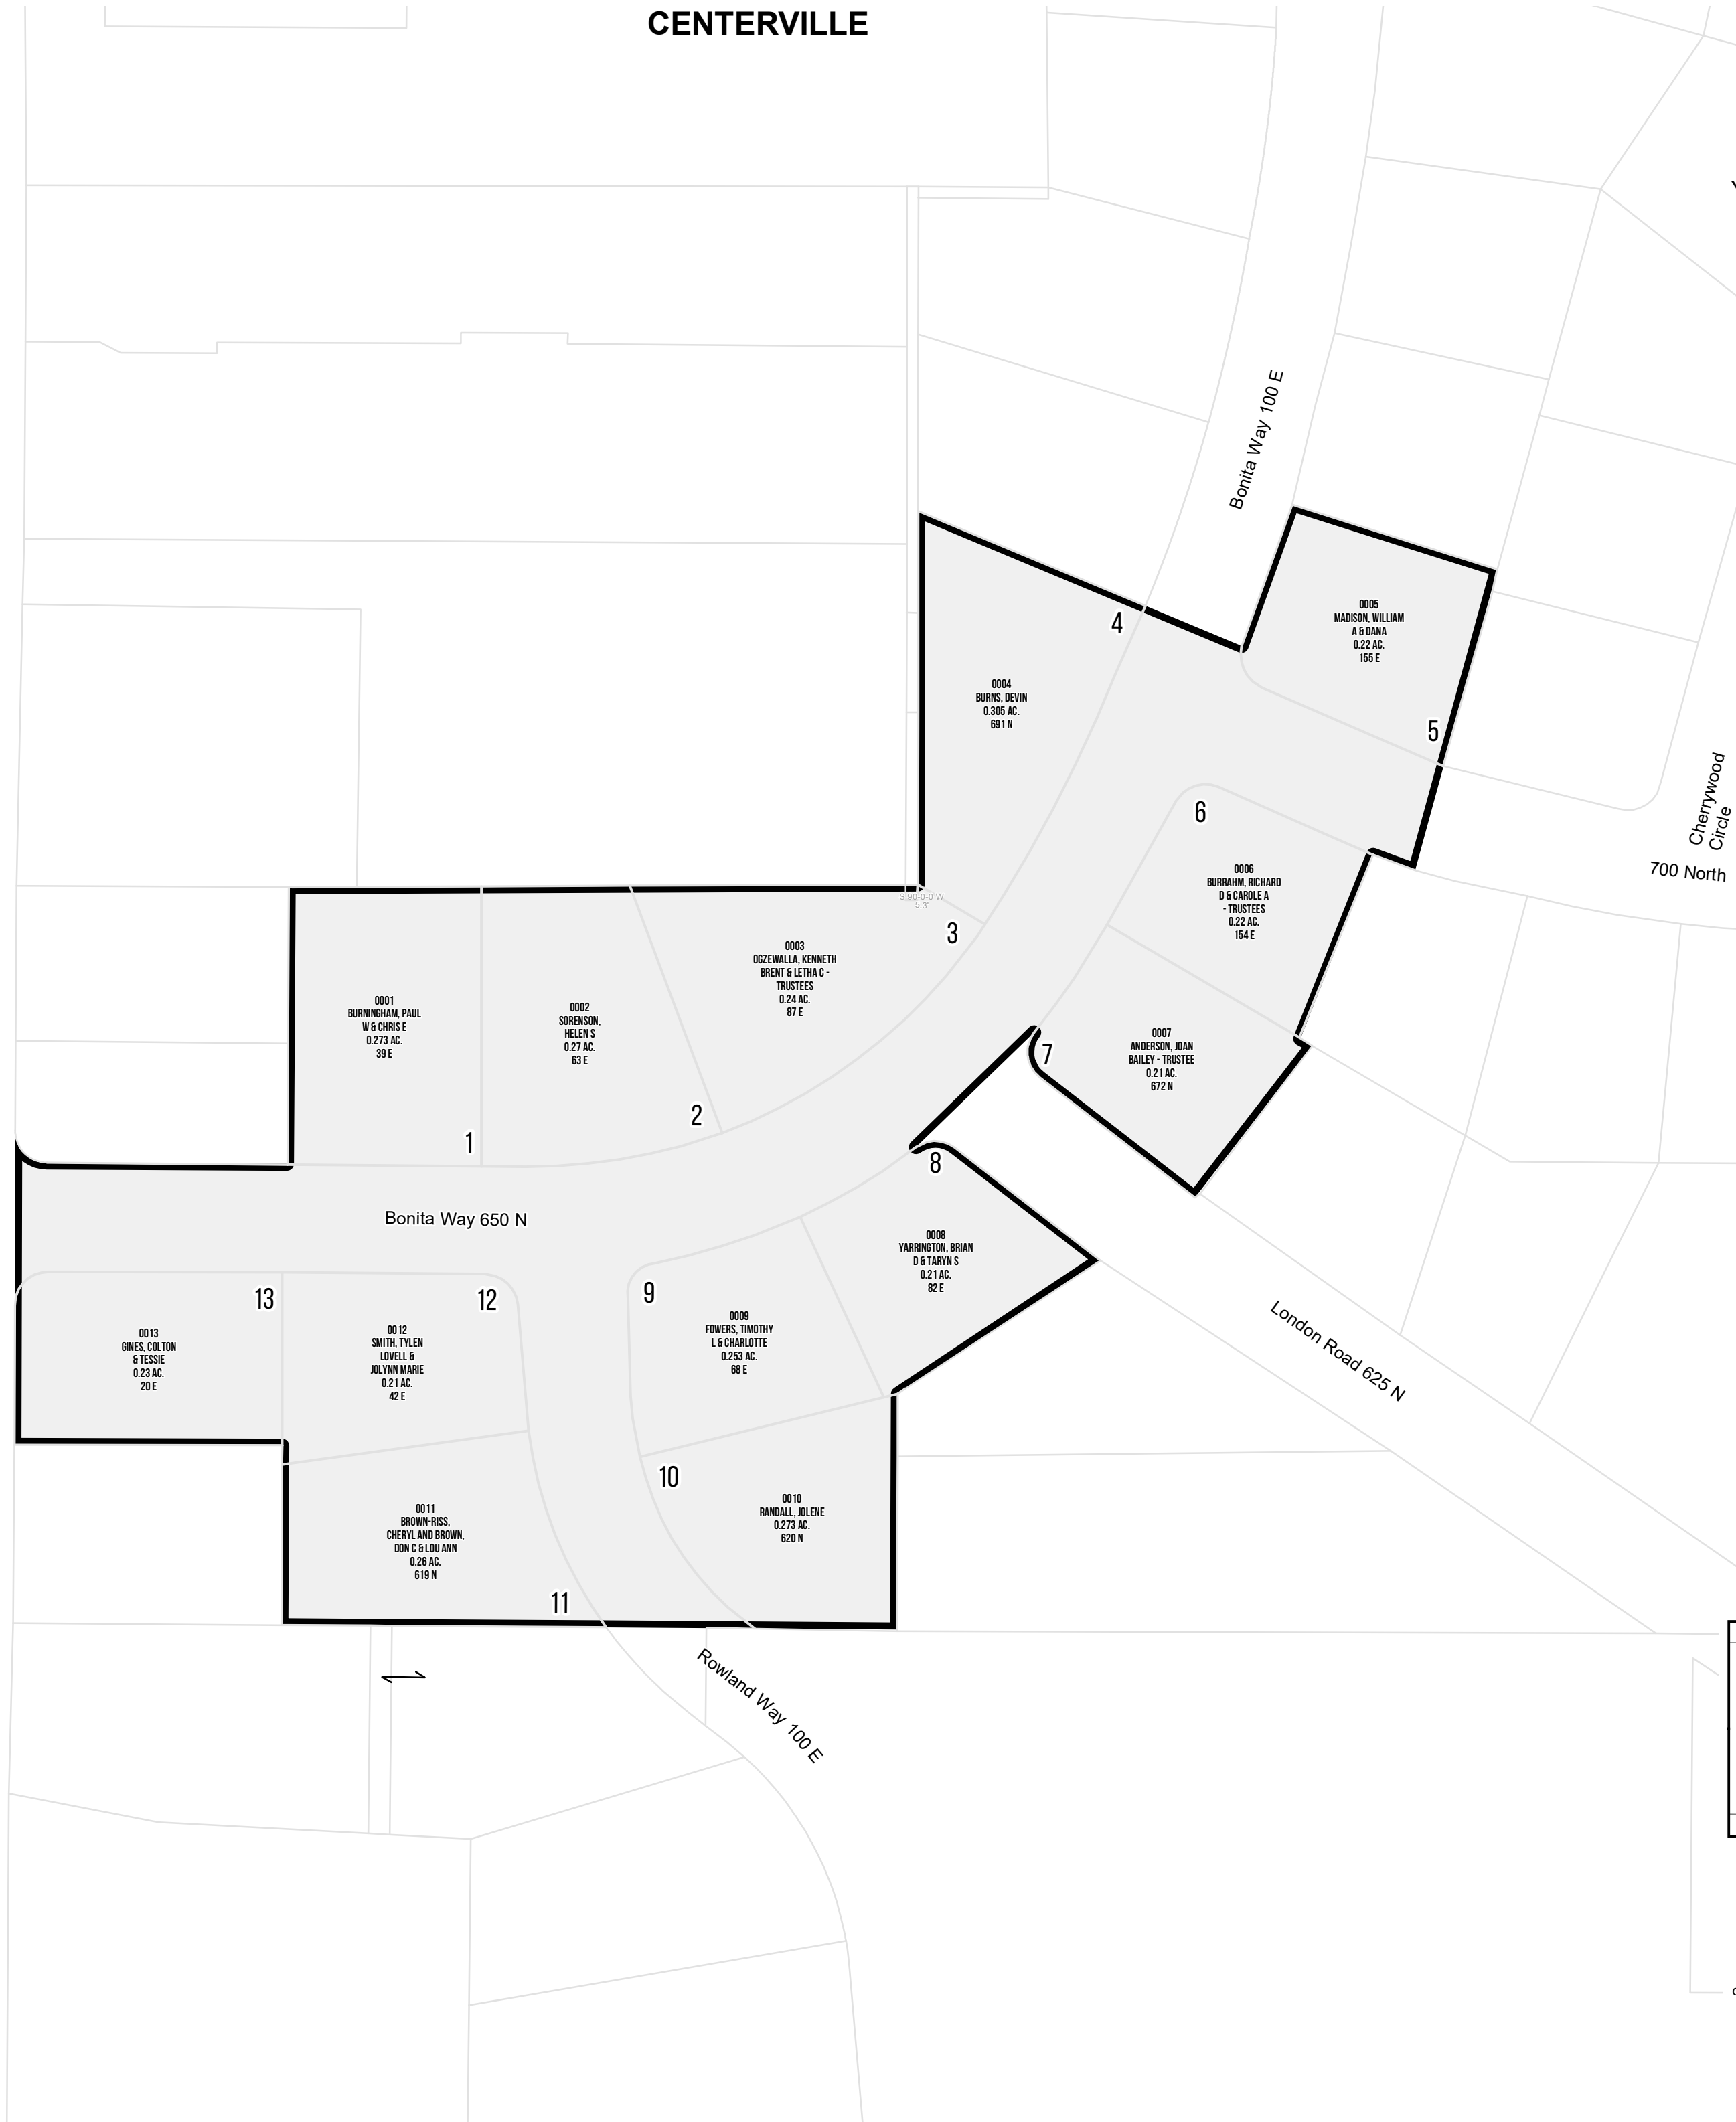

BONITO VERDE PLAT A

CENTERVILLE

Tax ID Prefix

02-042

Plat ID: 610

Sheet 1 of 1

Year Recorded: 1967

Pheasantbrook Drive

Main Street
SR 106 & Highway 106

650 North

625 North

1 inch = 60 feet

S L B & M

NOTE: Distance, bearings and radius values are approximate. User needs to refer to the recorded legal descriptions for exact bearing and distances. For cadastral or technical information, see the dedicated plat and or legal descriptions in recorded documents.